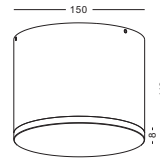

code **LBL250**
casing aluminum / black painting
lamping LED 20W / Ra>80 / 2000LM
Beam acrylic diffuser
2700K/**3000K**/4000K/6000K
installation IP65