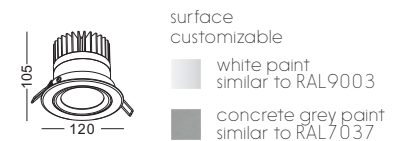

# LED OUTDOOR CEILING LIGHTS

EXTERIOR  
RECESSED MOUNTED  
CEILING SPOTLIGHT

code **LDC337**  
casing aluminum / black painting  
lamping COB 12W / Ra>90 / 900LM  
Beam 15/24/88/60 degree  
2700K/3000K/4000K/6000K  
installation     IP65

 cut-out dia 125mm

code **LDC336**  
casing aluminum / black painting  
lamping COB 9W / Ra>90 / 800LM  
Beam 15/24/88/60 degree  
2700K/3000K/4000K/6000K  
installation     IP65

 cut-out dia 100mm

code **LDC335**  
casing aluminum / black painting  
lamping COB 6W / Ra>90 / 500LM  
Beam 15/24/88/60 degree  
2700K/3000K/4000K/6000K  
installation     IP65