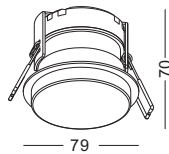

OUTDOOR IP65 LED RECESSED DOWNLIGHT ACRYLIC COVER

surface
customizable

- concrete grey paint
  similar to RAL7037
- white paint
  similar to RAL9003

code **LDC414**
casing aluminum / black painting
lamping LED 6W / Ra>80 / 600LM
Beam acrylic diffuser
2700K/~~3000K~~/4000K/6000K
installation IP65
 cut-off dia 70mm