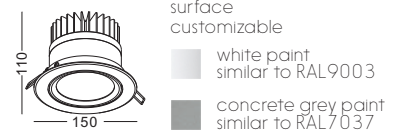

# LED OUTDOOR CEILING LIGHTS

EXTERIOR  
RECESSED MOUNTED  
CEILING SPOTLIGHT

code **LDC337**  
casing aluminum / black painting  
lamping COB 12W / Ra>90 / 900LM  
Beam 15/24/88/60 degree  
2700K/3000K/4000K/6000K  
installation     IP65

 cut-out dia 125mm

code **LDC336**  
casing aluminum / black painting  
lamping COB 9W / Ra>90 / 800LM  
Beam 15/24/88/60 degree  
2700K/3000K/4000K/6000K  
installation     IP65

 cut-out dia 100mm

code **LDC335**  
casing aluminum / black painting  
lamping COB 6W / Ra>90 / 500LM  
Beam 15/24/88/60 degree  
2700K/3000K/4000K/6000K  
installation     IP65