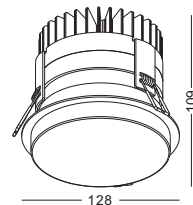

code **LDC415**
casing aluminum / black painting
lamping LED 12W / Ra>80 / 1200LM
Beam acrylic diffuser
2700K/~~3000K~~/4000K/6000K
installation IP65
 cut-off dia 115 mm