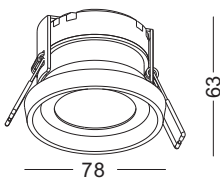

OUTDOOR IP65 LED RECESSED DOWNLIGHT

surface
customizable

■ concrete grey paint
similar to RAL7037

■ white paint
similar to RAL9003

code **LDC411**

casing aluminum / black painting

lampping COB 6W / Ra>90 / 500LM

Beam 15 / 24 / **38** / 60 degree
2700K / **3000K** / 4000K / 6000K

installation IP65

cut-off dia 70mm