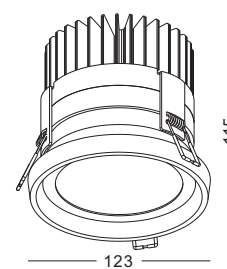

installation     IP65

 cut-off dia 115mm

code **LDC413**

casing aluminum / black painting

lampping COB 20W / Ra>90 / 1600LM

Beam 15 / 24 / **38** / 60 degree  
2700K / **3000K** / 4000K / 6000K

installation     IP65

 cut-off dia 115mm