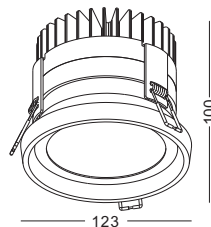

code **LDC412**

casing aluminum / black painting

lampping COB 12W / Ra>90 / 900LM

Beam 15 / 24 / **38** / 60 degree
2700K / **3000K** / 4000K / 6000K

installation IP65

cut-off dia 115mm