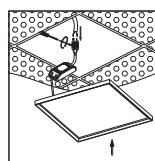

installed on a
kitchen/bathroom
600x300 grille
ceiling by tighten
up the keel

surface
customizable

■ concrete grey paint
similar to RAL7037
■ white paint
similar to RAL9003