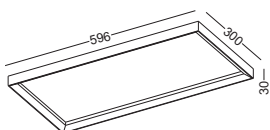

IP20

code LQL002-BK / LQL002-WT / LQL002-SL
casing aluminum / black / white / silver painting
lamping SMD 24W / Ra>80 / 1920LM
Beam Acrylic diffuser
2700K/3000K/4000K/6000K

installation check installation guide

Hanging Installation/
Laying Down Installation/
Spring Clip Installation
Supplied With
All Installation
Accessories

surface customizable

concrete grey paint
similar to RAL7037