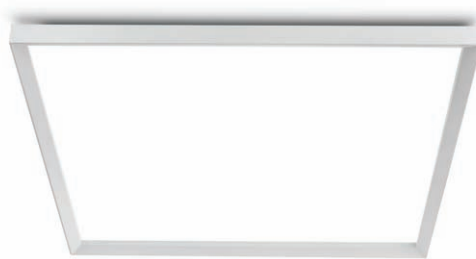

INVEST

with **ALTAVOLA**
DESIGN

LED

PANEL

LIGHT

The LED panel light become a type of fasion recently,because of its slim lamp body,easy installation,low power consumption and low cost maintenance.

It's a trend that the LED panel will take the place of the fluorescent grille light for office lighting. And now we have seen this picutre and we have done something.

We design this series to make it unique to other LED panel from suppliers in the market. The difference is the solid looking shape of the extrusion,and 48W power.It gives as much as 3840lm soft and even light. Every pakage will be supplied with all components for three types of installation:hanging,recessed, laying.

 <p>    </p>	<p> code LQL001-BK / LQL001-WT / LQL001-SL casing aluminum / black / white / silver painting lamping SMD 48W / Ra>80 / 3840LM Beam Acrylic diffuser 2700K/3000K/4000K/6000K installation check installation guide </p>	<p> Hanging Installation/ Laying Down Installation/ Spring Clip Installation Supplied With All Installation Accessories </p>	<p> surface customizable  concrete grey paint similar to RAL7037 </p>
--	--	---	---

- installed on a 600x600 grille ceiling
 1. switch off the main
 2. connect the power-supply to the main
 3. connect the led panel to the diver with connector
 4. put the panel to the ceiling from one side to the other