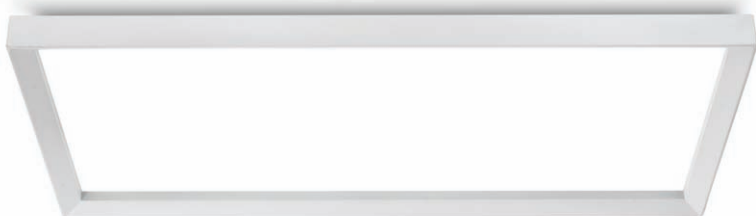

INVEST

with **ALTAVOLA**
DESIGN

LED

PANEL

LIGHT

The LED panel light become a type of fasion recently,because of its slim lamp body,easy installation,low power consumption and low cost maintenance.

It's a trend that the LED panel will take the place of the fluorescent grille light for office lighting. And now we have seen this picutre and we have done something.

We design this series to make it unique to other LED panel from suppliers in the market. The difference is the solid looking shape of the extrusion,and 48W power.It gives as much as 3840lm soft and even light. Every pakage will be supplied with all components for three types of installation:hanging,recessed, laying.

 <p>    </p>	<p> code LQL001-BK / LQL001-WT / LQL001-SL casing aluminum / black / white / silver painting lamping SMD 48W / Ra>80 / 3840LM Beam Acrylic diffuser 2700K/3000K/4000K/6000K installation check installation guide </p>	<p> Hanging Installation/ Laying Down Installation/ Spring Clip Installation Supplied With All Installation Accessories </p>	<p> surface customizable  concrete grey paint similar to RAL7037 </p>
--	--	---	---

- installed on a 600x600 grille ceiling
 1. switch off the main
 2. connect the power-supply to the main
 3. connect the led panel to the diver with connector
 4. put the panel to the ceiling from one side to the other