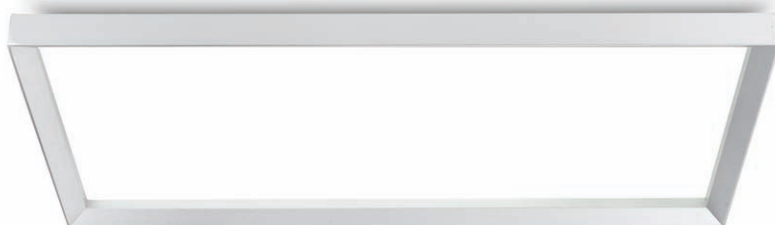

INVEST

with **ALTAVOLA**
DESIGN

LED

PANEL

LIGHT

The LED panel light become a type of fasion recently,because of its slim lamp body,easy installation,low power consumption and low cost maintenance.

It's a trend that the LED panel will take the place of the fluorescent grille light for office lighting. And now we have seen this picutre and we have done something.

We design this series to make it unique to other LED panel from suppliers in the market. The difference is the solid looking shape of the extrusion,and 48W power.It gives as much as 3840lm soft and even light. Every pakage will be supplied with all components for three types of installation:hanging,recessed, laying.

 <p>    </p>	<p> code LQL001-BK / LQL001-WT / LQL001-SL casing aluminum / black / white / silver painting lamping SMD 48W / Ra>80 / 3840LM Beam Acrylic diffuser 2700K/3000K/4000K/6000K installation check installation guide </p>	<p> Hanging Installation/ Laying Down Installation/ Spring Clip Installation Supplied With All Installation Accessories </p>	<p> surface customizable  concrete grey paint similar to RAL7037 </p>
--	--	---	---

- installed on a 600x600 grille ceiling
 1. switch off the main
 2. connect the power-supply to the main
 3. connect the led panel to the diver with connector
 4. put the panel to the ceiling from one side to the other