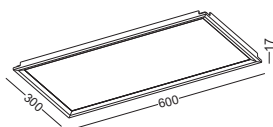

CE IP20

code LQL012-SL
casing aluminum / Anodized silver
lamping SMD 24W / Ra>80 / 2400LM
Beam Acrylic diffuser
2700K/**3000K**/4000K/6000K

installation check installation guide