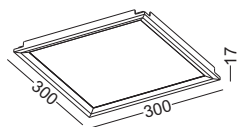

CE IP20

code LQL011-SL
casing aluminum / Anodized silver
lamping SMD 12W / Ra>80 / 1200LM
Beam Acrylic diffuser
2700K/**3000K**/4000K/6000K

installation check installation guide