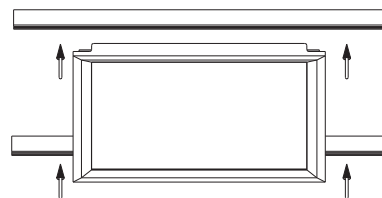

CE IP20

code LQL011-SL
casing aluminum / Anodized silver
lamping SMD 12W / Ra>80 / 1200LM
Beam Acrylic diffuser
2700K/**3000K**/4000K/6000K

installation check installation guide

installed on a
kitchen/bathroom
300x300 grille
ceiling by tighten
up the keel

surface
customizable

■ concrete grey paint
similar to RAL7037
■ white paint
similar to RAL9003