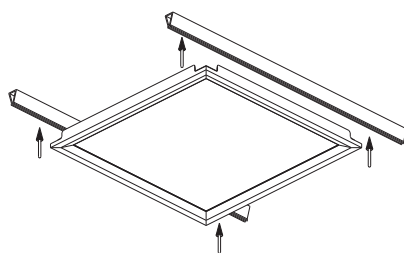

CE IP20

code LQL011-SL
casing aluminum / Anodized silver
lamping SMD 12W / Ra>80 / 1200LM
Beam Acrylic diffuser
2700K/**3000K**/4000K/6000K

installation check installation guide

installed on a
kitchen/bathroom
300x300 grille
ceiling by tighten
up the keel

surface
customizable

■ concrete grey paint
similar to RAL7037
■ white paint
similar to RAL9003

CE IP20

code LQL012-SL
casing aluminum / Anodized silver
lamping SMD 24W / Ra>80 / 2400LM
Beam Acrylic diffuser
2700K/**3000K**/4000K/6000K

installation check installation guide

installed on a
kitchen/bathroom
600x300 grille
ceiling by tighten
up the keel

surface
customizable

■ concrete grey paint
similar to RAL7037
■ white paint
similar to RAL9003