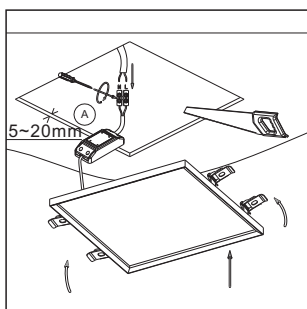

- installed on a 600x600 grille ceiling
 1. switch off the main
 2. connect the power-supply to the main
 3. connect the led panel to the diver with connector
 4. put the panel to the ceiling from one side to the other