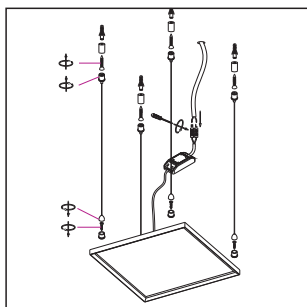

- Hanging installation for LQL001/LQL002
  1. find the accessory package,
    fix the four nuts to the panel,
    measure the distance between nuts,
    fix the hanging cable to the ceiling accordingly
  2. switch off the main
  2. connect the power-supply to the main
  3. connect the led panel to the diver with connector
  4. adjust the height of the panel.