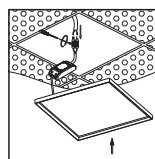

installed on a
kitchen/bathroom
300x300 grille
ceiling by tighten
up the keel

surface
customizable

■ concrete grey paint
similar to RAL7037
■ white paint
similar to RAL9003