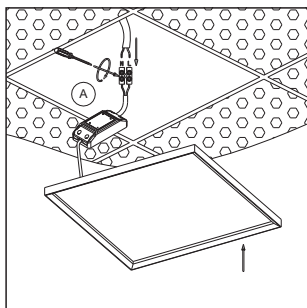

- installed on a 600x600 grille ceiling
 1. switch off the main
 2. connect the power-supply to the main
 3. connect the led panel to the diver with connector
 4. put the panel to the ceiling from one side to the other