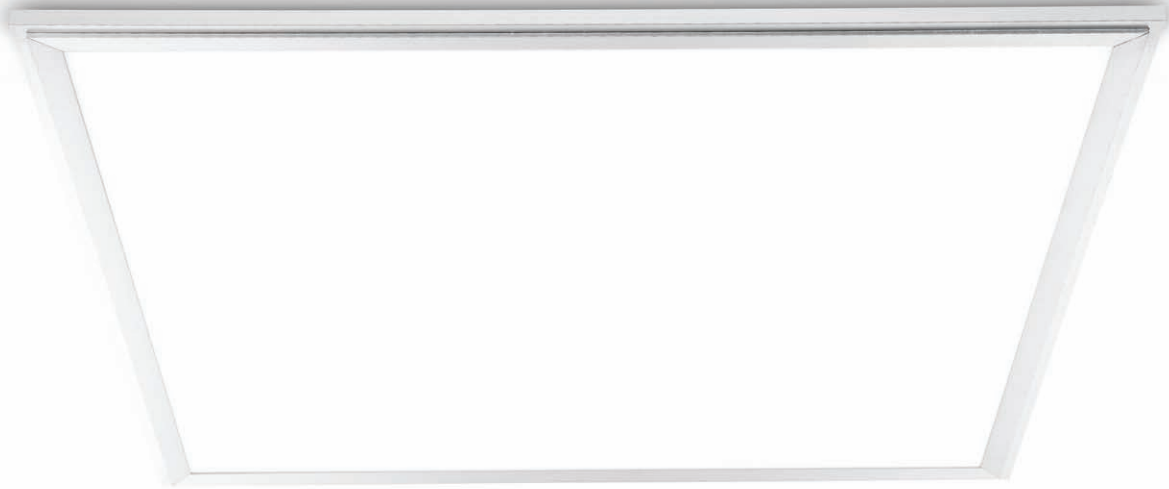

SLIM FIT LED PANNEL LIGHT FOR OFFICE ROOFS 600x600MM