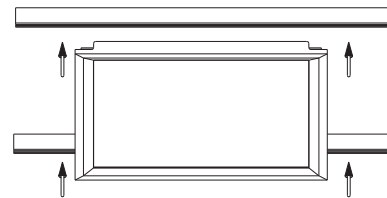

CE IP20

code LQL011-SL
casing aluminum / Anodized silver
lamping SMD 12W / Ra>80 / 1200LM
Beam Acrylic diffuser
2700K/**3000K**/4000K/6000K

installation check installation guide

installed on a
kitchen/bathroom
300x300 grille
ceiling by tighten
up the keel

surface
customizable

■ concrete grey paint
similar to RAL7037
■ white paint
similar to RAL9003