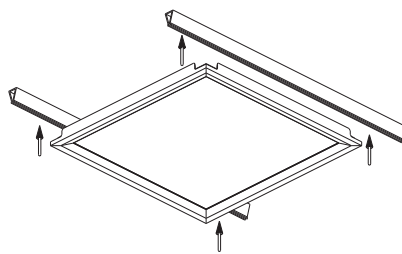

CE IP20

code LQL011-SL
casing aluminum / Anodized silver
lamping SMD 12W / Ra>80 / 1200LM
Beam Acrylic diffuser
2700K/**3000K**/4000K/6000K

installation check installation guide

installed on a
kitchen/bathroom
300x300 grille
ceiling by tighten
up the keel

surface
customizable

■ concrete grey paint
similar to RAL7037
■ white paint
similar to RAL9003

CE IP20

code LQL012-SL
casing aluminum / Anodized silver
lamping SMD 24W / Ra>80 / 2400LM
Beam Acrylic diffuser
2700K/**3000K**/4000K/6000K

installation check installation guide

installed on a
kitchen/bathroom
600x300 grille
ceiling by tighten
up the keel

surface
customizable

■ concrete grey paint
similar to RAL7037
■ white paint
similar to RAL9003