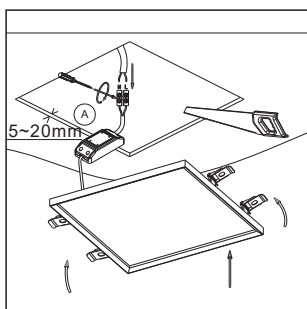

- installed on a 600x600 grille ceiling
 1. switch off the main
 2. connect the power-supply to the main
 3. connect the led panel to the diver with connector
 4. put the panel to the ceiling from one side to the other