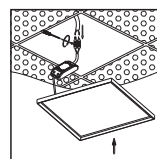

installed on a
kitchen/bathroom
300x300 grille
ceiling by tighten
up the keel

surface
customizable

■ concrete grey paint
similar to RAL7037
■ white paint
similar to RAL9003