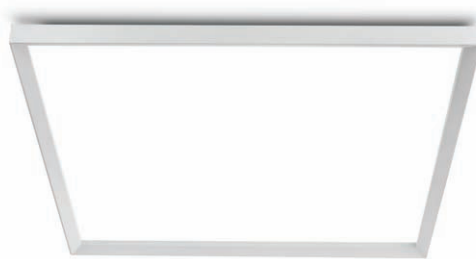

INVEST

with **ALTAVOLA**
DESIGN

LED

PANEL

LIGHT

The LED panel light become a type of fasion recently,because of its slim lamp body,easy installation,low power consumption and low cost maintenance.

It's a trend that the LED panel will take the place of the fluorescent grille light for office lighting. And now we have seen this picutre and we have done something.

We design this series to make it unique to other LED panel from suppliers in the market.

The difference is the solid looking shape of the extrusion,and 48W power.It gives as much as 3840lm soft and even light.

Every pakage will be supplied with all components for three types of installation:hanging,recessed, laying.

 <p>     IP20 </p>	<p> code LQL001-BK / LQL001-WT / LQL001-SL casing aluminum / black / white / silver painting lamping SMD 48W / Ra>80 / 3840LM Beam Acrylic diffuser 2700K/3000K/4000K/6000K installation check installation guide </p>	<p> Hanging Installation/ Laying Down Installation/ Spring Clip Installation Supplied With All Installation Accessories </p>	<p> surface customizable  concrete grey paint similar to RAL7037 </p>
---	--	---	---

- installed on a 600x600 grille ceiling
 1. switch off the main
 2. connect the power-supply to the main
 3. connect the led panel to the diver with connector
 4. put the panel to the ceiling from one side to the other