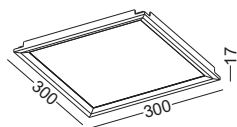

CE IP20

code LQL011-SL
casing aluminum / Anodized silver
lamping SMD 12W / Ra>80 / 1200LM
Beam Acrylic diffuser
2700K/**3000K**/4000K/6000K

installation check installation guide