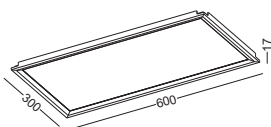

CE IP20

code LQL012-SL
casing aluminum / Anodized silver
lamping SMD 24W / Ra>80 / 2400LM
Beam Acrylic diffuser
2700K/**3000K**/4000K/6000K

installation check installation guide