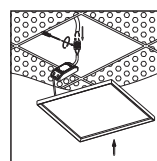

installed on a
kitchen/bathroom
600x300 grille
ceiling by tighten
up the keel

surface
customizable

■ concrete grey paint
similar to RAL7037
■ white paint
similar to RAL9003