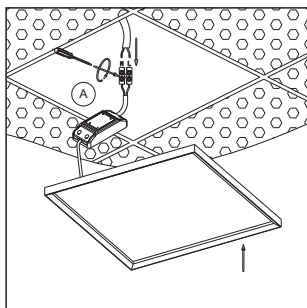

- installed on a 600x600 grille ceiling
 1. switch off the main
 2. connect the power-supply to the main
 3. connect the led panel to the diver with connector
 4. put the panel to the ceiling from one side to the other