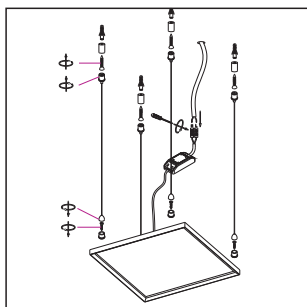

- Hanging installation for LQL001/LQL002
  1. find the accessory package,
    fix the four nuts to the panel,
    measure the distance between nuts,
    fix the hanging cable to the ceiling accordingly
  2. switch off the main
  2. connect the power-supply to the main
  3. connect the led panel to the diver with connector
  4. adjust the height of the panel.