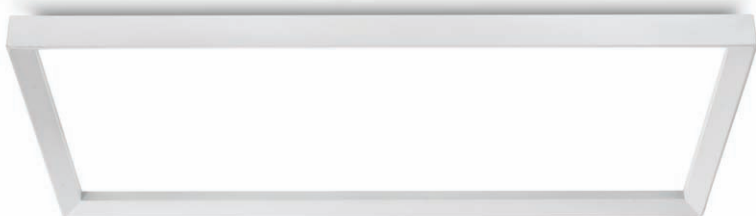

INVEST

with **ALTAVOLA**
DESIGN

LED

PANEL

LIGHT

The LED panel light become a type of fasion recently,because of its slim lamp body,easy installation,low power consumption and low cost maintenance.

It's a trend that the LED panel will take the place of the fluorescent grille light for office lighting. And now we have seen this picutre and we have done something.

We design this series to make it unique to other LED panel from suppliers in the market.

The difference is the solid looking shape of the extrusion,and 48W power.It gives as much as 3840lm soft and even light.

Every pakage will be supplied with all components for three types of installation:hanging,recessed, laying.

 <p>     IP20 </p>	<p> code LQL001-BK / LQL001-WT / LQL001-SL casing aluminum / black / white / silver painting lamping SMD 48W / Ra>80 / 3840LM Beam Acrylic diffuser 2700K/3000K/4000K/6000K installation check installation guide </p>	<p> Hanging Installation/ Laying Down Installation/ Spring Clip Installation Supplied With All Installation Accessories </p>	<p> surface customizable  concrete grey paint similar to RAL7037 </p>
---	--	---	---

- installed on a 600x600 grille ceiling
 1. switch off the main
 2. connect the power-supply to the main
 3. connect the led panel to the diver with connector
 4. put the panel to the ceiling from one side to the other