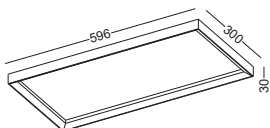

IP20

code LQL002-BK / LQL002-WT / LQL002-SL
casing aluminum / black / white / silver painting
lamping SMD 24W / Ra>80 / 1920LM
Beam Acrylic diffuser
2700K/3000K/4000K/6000K

installation check installation guide

Hanging Installation/
Laying Down Installation/
Spring Clip Installation
Supplied With
All Installation
Accessories

surface customizable

concrete grey paint
similar to RAL7037