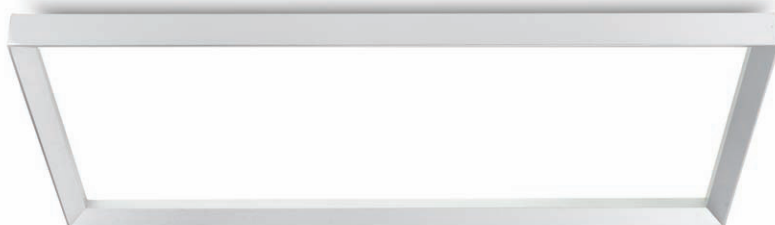

INVEST

with **ALTAVOLA**
DESIGN

LED

PANEL

LIGHT

The LED panel light become a type of fasion recently,because of its slim lamp body,easy installation,low power consumption and low cost maintenance.

It's a trend that the LED panel will take the place of the fluorescent grille light for office lighting. And now we have seen this picutre and we have done something.

We design this series to make it unique to other LED panel from suppliers in the market.

The difference is the solid looking shape of the extrusion,and 48W power.It gives as much as 3840lm soft and even light.

Every pakage will be supplied with all components for three types of installation:hanging,recessed, laying.

 <p>     IP20 </p>	<p> code LQL001-BK / LQL001-WT / LQL001-SL casing aluminum / black / white / silver painting lamping SMD 48W / Ra>80 / 3840LM Beam Acrylic diffuser 2700K/3000K/4000K/6000K installation check installation guide </p>	<p> Hanging Installation/ Laying Down Installation/ Spring Clip Installation Supplied With All Installation Accessories </p>	<p> surface customizable  concrete grey paint similar to RAL7037 </p>
---	--	---	---

- installed on a 600x600 grille ceiling
 1. switch off the main
 2. connect the power-supply to the main
 3. connect the led panel to the diver with connector
 4. put the panel to the ceiling from one side to the other